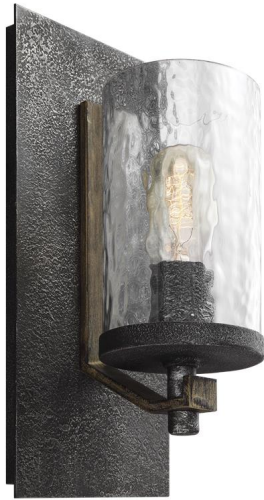

## WB1825DWK/SGM: Sconce

### Dimensions:

**Width:** 5.5"  
**Height:** 13.0"  
**Weight:** 5.28 lbs.

**Extends:** 6'  
**Wire:** 8" (color;Black/White)  
**Mounting Proc.:** Set Screw(s)

### Features:

- This fixture features mouth-blown glass and slight variations are an inherent part of the handcrafting process.

### Material List:

1 Body - Steel - Distressed Weathered Oak / Slate Grey Metal