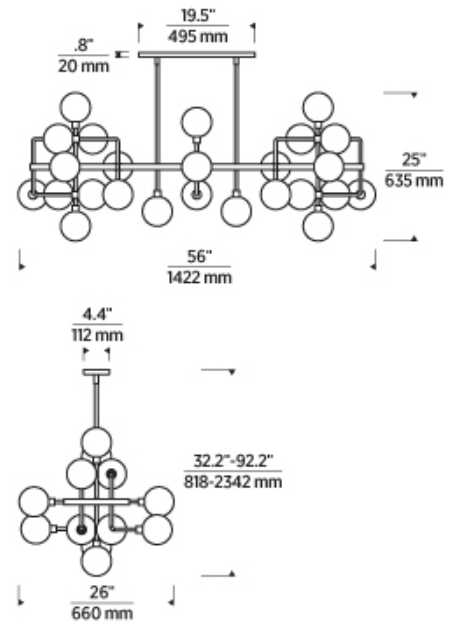

## LAMPING

Available with or without lamp. Brass & Black w/ Opal glass rated for (25) 5 watt max. G9 Pin lamps. LED version ships with (25) 120 volt 5 watt, 303 delivered lumens (9019 total delivered lumens), 3000K, 90 CRI LED G9 Bi-Pin lamps. Polished Nickel & Black w/Mirrored Smoke glass rated for (25) 5 watt max. candelabra base E12 lamps. LED version ships with (25) 120 volt 2 watt, 114 delivered lumen (3750 total delivered lumens), 2700K, 90 CRI candelabra base LED E12 lamps. Dimmable with LED compatible or triac dimmer. All versions include (6) 6" and (10) 12" rigid stems in coordinating finish. Can be installed on a sloped ceiling up to 45°.

## SPECIFICATIONS

PRIMARY MATERIAL	Metal
SHADE MATERIAL	Glass
NET WEIGHT	38 lbs
HEIGHT	25in
WIDTH	26in
LENGTH	56in
UP LIGHT / DOWN LIGHT / BOTH?	
WET LISTED	
DAMP LISTED	
DRY LISTED	
MIN. HANGING HEIGHT	32.2in
MAX HANGING HEIGHT	92.2in
TOTAL CORD LENGTH	
TOTAL STEM LENGTH	Up to 120in
STEM QTY	12
SLOPED CEILING ADAPTABLE?	Yes 45° Max
GENERAL LISTING	ETL Listed
INCLUDES	