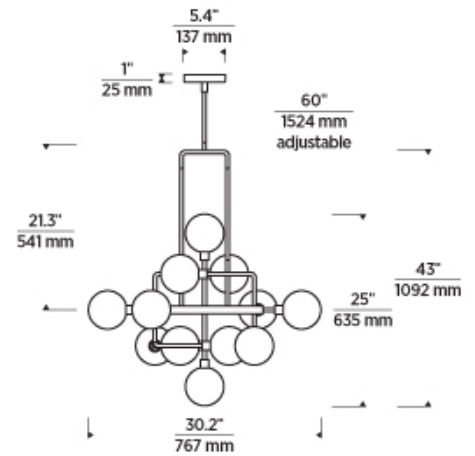

Opal / Brass

Opal / Brass

Smoke / Polished Nickel

LAMPING

No Lamp Opal glass rated for (12) 5 watt max G9 Bi-Pin lamps (Not Included). No Lamp Smoke glass rated for (12) 5 watt max candelabra base E12 lamps (Not Included). LED Opal glass includes (12) 120 volt 5 watt, 4329 total delivered lumens, 3000K, LED G9 Bi-Pin lamps. Smoke glass includes (12) 120 volt 2 watt, 1800 total delivered lumens, 2700K, candelabra base LED E12 lamps. Dimmable with most LED compatible ELV and TRIAC dimmers. Fixture provided with 60 inches of variable rigid stems (includes (2) 6" and (4) 12") in coordinating finish. Can be installed on sloped ceiling up to 45°.

700VGO _____

JOB NAME _____

NOTES _____

SPECIFICATIONS

PRIMARY MATERIAL	Metal
SHADE MATERIAL	Glass
NET WEIGHT	20 lbs
HEIGHT	34.3in
WIDTH	30.2in
LENGTH	30.2in
UP LIGHT / DOWN LIGHT / BOTH?	
WET LISTED	
DAMP LISTED	
DRY LISTED	
MIN. HANGING HEIGHT	43.2in
MAX HANGING HEIGHT	100.3in
TOTAL CORD LENGTH	
TOTAL STEM LENGTH	Up to 60in
STEM QTY	6
SLOPED CEILING ADAPTABLE?	Yes 45° Max
GENERAL LISTING	ETL Listed
INCLUDES	

LAMPING SPECIFICATIONS

	LED LAMP	INTEGRATED LED	NON LED	NO LAMP
DELIVERED LUMENS	Opal/Brass : 4329.0 Smoke/Polished Nickel : 1800			
WATTS	Opal/Brass : 5W Smoke/Polished Nickel : 2W			
MAX WATTAGE PER BULB	5W		5W	
	120V ELV, TRIAC		120V ELV, TRIAC	
CCT	Opal/Brass : 3000K Smoke/Polished Nickel : 2700K			
CRI	90 CRI			
LED LIFETIME	>25000			
AVERAGE BULB HOURS				
FIELD SERVICEABLE LED				
LAMP BASE	Opal/Brass : G9 Smoke/Polished Nickel : E12 Candelabra Base		Opal/Brass : G9 Smoke/Polished Nickel : E12 Candelabra Base	
LAMP SHAPE	Opal/Brass : T4 Smoke/Polished Nickel : T6		Opal/Brass : T4 Smoke/Polished Nickel : T6	
LAMP INCLUDED?	True		False	
WARRANTY**	1 Year		1 Year	