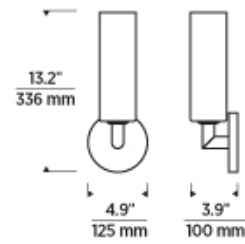

NOTES _____

SPECIFICATIONS

| | |
|-------------------------------|------------|
| PRIMARY MATERIAL | Glass |
| SHADE MATERIAL | Glass |
| NET WEIGHT | 1.5 lbs |
| HEIGHT | 13.2in |
| WIDTH | 3.9in |
| LENGTH | 4.9in |
| MIN. EXTENSION FROM WALL | 3.9in |
| UP LIGHT / DOWN LIGHT / BOTH? | |
| WET LISTED | |
| DAMP LISTED | |
| DRY LISTED | |
| UP / DOWN | |
| HORIZONTAL / VERTICAL | |
| WALL / CEILING MOUNT | |
| GENERAL LISTING | ETL Listed |
| ADA COMPLIANT | |
| INCLUDES | |