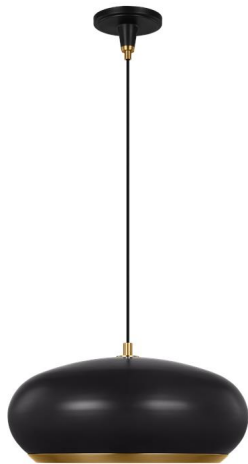

## TP1131AIBBS: Large Pendant

### Dimensions:

<b>Diameter:</b>	18.0"	<b>Wire:</b>	180" (color;Black Fabric Cord)
<b>Width:</b>	18.0"	<b>Mounting Proc.:</b>	Set Screw(s)
<b>Height:</b>	9.75"	<b>Connection:</b>	Mounted To Box

### Material List:

1 Body - Steel - Aged Iron

### Shade / Glass / Diffuser Details:

Part	Material	Finish	Quantity	Item Number	Length	Width	Height	Diameter	Fitter Diameter	Shade Top Length	Shade Top Width	Shade Top Diameter
Shade	Steel	Aged Iron	1				8.5	18.0				