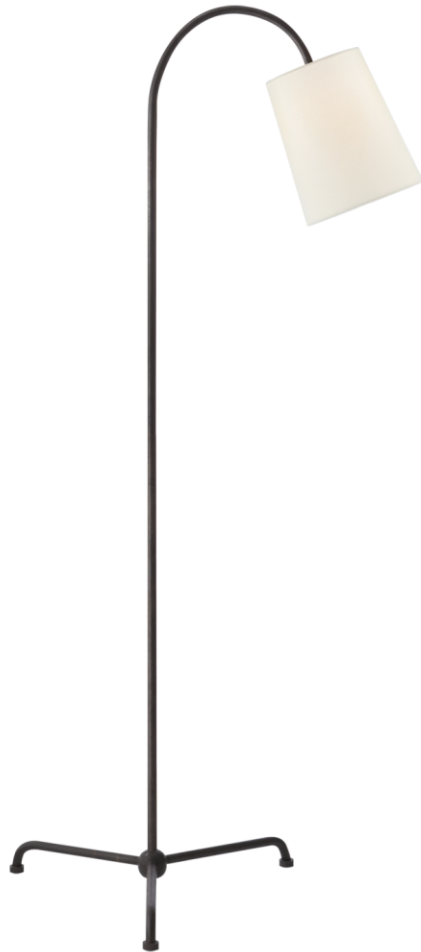

TEAR SHEET

Mia Floor Lamp

Item # TOB 1021AI-L

Designer: Thomas O'Brien

Height: 56"

Extension: 27.5"

Base: 18.25" Tripod

Finishes: AI, GI, PN

Shade Treatments: L, NP

Shade Details: 6" x 8" x 9"

Socket: E26 Keyless w/ Foot Switch

Wattage: 75 A19

Weight: 7 Pounds