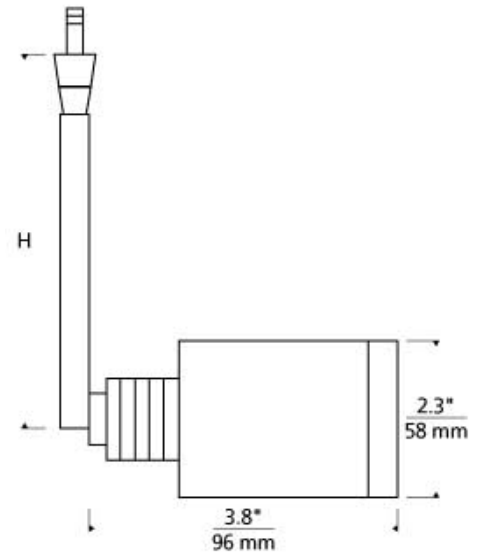

Note. MP includes 4" Round Flush Canopy. Aged Brass is not available for Two-Circuit Monorail. For custom stem lengths, please contact the Quotes Department.

700 \_\_\_\_\_ TLML \_\_\_\_\_

JOB NAME \_\_\_\_\_

## SPECIFICATIONS

PRIMARY MATERIAL	Aluminum
SHADE MATERIAL	Aluminum
NET WEIGHT	1 lbs
HEIGHT	2.3in
WIDTH	3.8in
LENGTH	2.3in
BEAM SPREAD	
UP LIGHT / DOWN LIGHT / BOTH?	
WET LISTED	
DAMP LISTED	
DRY LISTED	
MIN. HANGING HEIGHT	12in
MAX HANGING HEIGHT	12in
TOTAL CORD LENGTH	
SLOPED CEILING ADAPTABLE?	N/A
GENERAL LISTING	ETL Listed
INCLUDES	