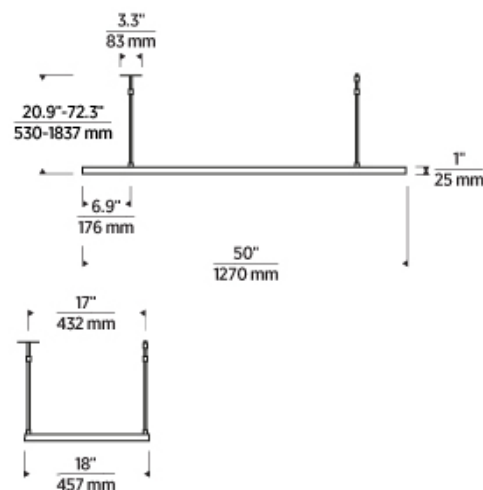

NOTES _____

STAGGER HALO 50 LINEAR SUSPENSION

VISUAL COMFORT & Co.

SPECIFICATIONS

PRIMARY MATERIAL	Aluminum, Stainless Steel or Brass
SHADE MATERIAL	Acrylic
NET WEIGHT	24.5 lbs
HEIGHT	1in
WIDTH	18in
LENGTH	49.5in
UP LIGHT / DOWN LIGHT / BOTH?	
WET LISTED	
DAMP LISTED	
DRY LISTED	
MIN. HANGING HEIGHT	16.7in
MAX HANGING HEIGHT	72.3in
TOTAL CORD LENGTH	
TOTAL STEM LENGTH	Up to 240in
STEM QTY	24
SLOPED CEILING ADAPTABLE?	No
GENERAL LISTING	ETL Listed
INCLUDES	