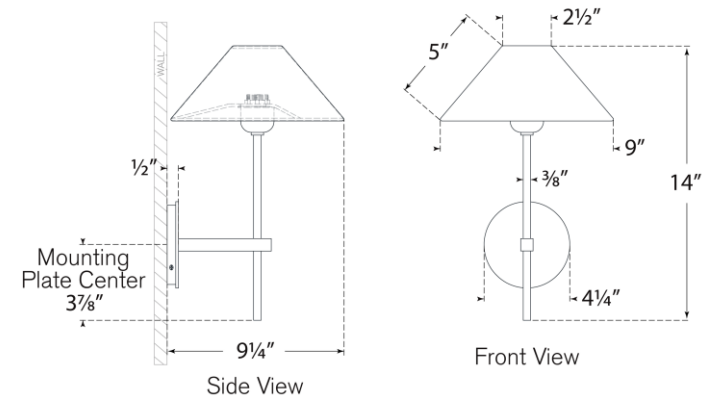

TEAR SHEET

Hackney Single Sconce

Item # SP 2022AN-L

Designer: J. Randall Powers

Height: 14"

Width: 9"

Extension: 9.25"

Backplate: 4" Round

Finishes: AN, BZ, HAB, PN

Shade Treatments: L

Shade Details: 2.5" x 9" X 5"

Socket: E12 Candelabra

Wattage: 40 B11

Weight: 3 Pounds

Note: Requires Smaller Outlet Box

Top View

Side View

Front View