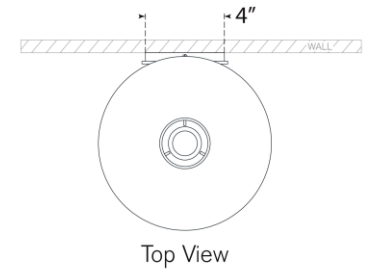

TEAR SHEET

Hackney Single Sconce

Item # SP 2022AN-L

Designer: J. Randall Powers

Height: 14"

Width: 9"

Extension: 9.25"

Backplate: 4" Round

Finishes: AN, BZ, HAB, PN

Shade Treatments: L

Shade Details: 2.5" x 9" X 5"

Socket: E12 Candelabra

Wattage: 40 B11

Weight: 3 Pounds

Note: Requires Smaller Outlet Box

Top View

Side View

Front View