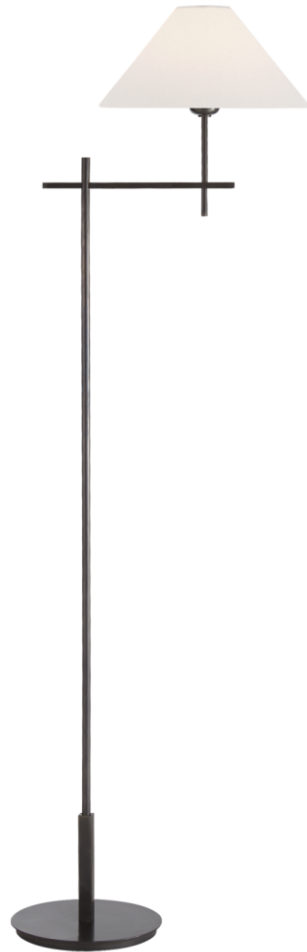

TEAR SHEET

Hackney Bridge Arm Floor Lamp

Item # SP 1023BZ-L

Designer: J. Randall Powers

Height: 52"

Width: 11.75"

Extension: 17"

Base: 8.5" Round

Finishes: BZ, HAB, PN

Shade Treatments: L, NP

Shade Details: 3" x 11.75" x 7"

Socket: E26 Keyless w/ Foot Switch

Wattage: 40 B11

Weight: 13 Pounds