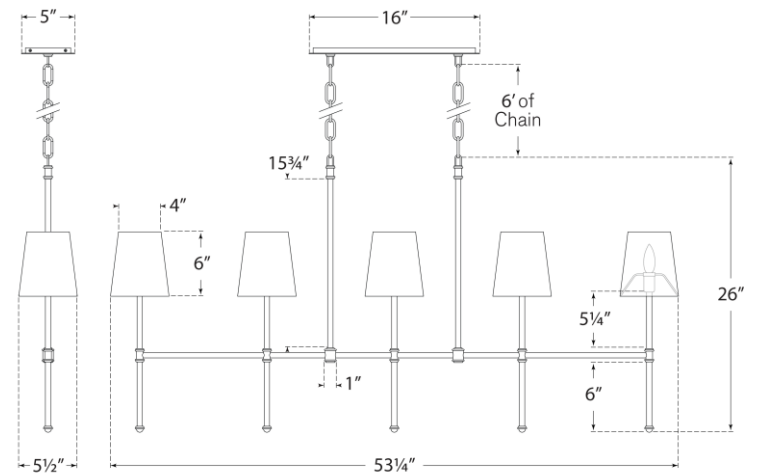

TEAR SHEET

Camille Medium Linear Chandelier

Item # SK 5055BZ-L

Designer: Suzanne Kasler

Height: 26"

Width: 53.25"

Canopy: 5" x 16" Rectangle

Finishes: BZ, HAB, PN

Shade Treatments: L, NP

Shade Details: 4" x 5.5" x 6"

Socket: 5 - E12 Candelabra

Wattage: 5 - 40 B11

Weight: 17 Pounds

Side View