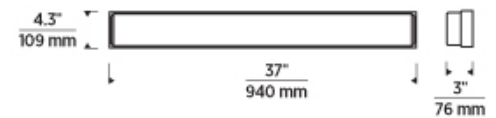

ORDERING INFORMATION

700BCSAGW	LENGTH (A)	FINISH	LAMP
	3738"	C CHROME	-LED930 LED 90 CRI 3000K 120V
		S SATIN NICKEL	-LED930-277 LED 90 CRI 3000K 277V

700BCSAGW _____

JOB NAME _____

NOTES _____

SAGE 37 BATH

VISUAL COMFORT & Co.

SPECIFICATIONS

PRIMARY MATERIAL	Metal
SHADE MATERIAL	Acrylic
NET WEIGHT	4.3 lbs
HEIGHT	4.3in
WIDTH	3in
LENGTH	37in
WET LISTED	
DAMP LISTED	
DRY LISTED	
GENERAL LISTING	ETL Listed
INCLUDES	