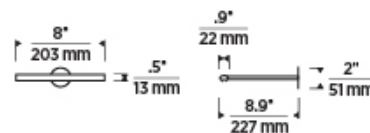

7400 Linder Avenue, Skokie, IL 60077
T 847.410.4400 | F 847.410.4500 | techlighting.com

PLURAL DOME 8 PICTURE LIGHT

VISUAL COMFORT & Co.

SPECIFICATIONS

PRIMARY MATERIAL	Aluminum or Brass
SHADE MATERIAL	Acrylic
NET WEIGHT	2 lbs
HEIGHT	0.5in
WIDTH	8.9in
LENGTH	8in
MIN. EXTENSION FROM WALL	8.9in
UP LIGHT / DOWN LIGHT / BOTH?	
WET LISTED	
DAMP LISTED	
DRY LISTED	
UP / DOWN	
HORIZONTAL / VERTICAL	
WALL / CEILING MOUNT	
GENERAL LISTING	ETL Listed
ADA COMPLIANT	
INCLUDES	