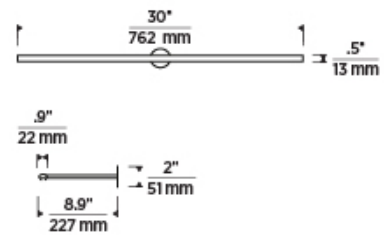

7400 Linder Avenue, Skokie, IL 60077
T 847.410.4400 | F 847.410.4500 | techlighting.com

PLURAL DOME 30 PICTURE LIGHT

VISUAL COMFORT & CO.

SPECIFICATIONS

PRIMARY MATERIAL	Aluminum or Brass
SHADE MATERIAL	Acrylic
NET WEIGHT	3 lbs
HEIGHT	0.5in
WIDTH	8.9in
LENGTH	30in
MIN. EXTENSION FROM WALL	8.9in
UP LIGHT / DOWN LIGHT / BOTH?	
WET LISTED	
DAMP LISTED	
DRY LISTED	
UP / DOWN	
HORIZONTAL / VERTICAL	
WALL / CEILING MOUNT	
GENERAL LISTING	ETL Listed
ADA COMPLIANT	
INCLUDES	