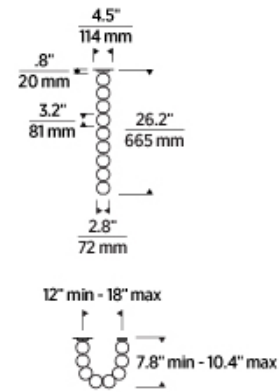

Natural Brass

LAMPING

Includes 10.3 watt, 501 total delivered lumens, 90 CRI 2700K or 3000K LED modules. Remote dimmable with most LED compatible ELV and TRIAC dimmers. 277V dimmable with 0-10V dimmers. Surface dimmable with ELV, TRIAC and 0-10V dimmers. Remote 120V or 277V. Surface 120V-277V. Can be installed on a sloped ceiling up to 45°.

JOB NAME _____

NOTES _____

PERLE 24 PENDANT

VISUAL COMFORT & Co.

SPECIFICATIONS

PRIMARY MATERIAL	Glass
SHADE MATERIAL	Glass
NET WEIGHT	7 lbs
HEIGHT	26.2in
WIDTH	2.8in
LENGTH	2.8in
UP LIGHT / DOWN LIGHT / BOTH?	
WET LISTED	
DAMP LISTED	
DRY LISTED	
MIN. HANGING HEIGHT	26.2in
MAX HANGING HEIGHT	29.2in
TOTAL CORD LENGTH	
TOTAL STEM LENGTH	
STEM QTY	
SLOPED CEILING ADAPTABLE?	Yes 45° Max
GENERAL LISTING	ETL Listed
INCLUDES	

REMOTE CANOPY/SURFACE CANOPY/MUD PLATE

LAMPING SPECIFICATIONS

	LED LAMP	INTEGRATED LED	NON LED	NO LAMP
DELIVERED LUMENS		501		
WATTS		10.3		
MAX WATTAGE PER BULB		10.3W		
		120V ELV, TRIAC 277V 0-10V Universal 120V-277V 0-10, ELV, TRIAC		
CCT		2700K 3000K		
CRI		90 CRI		
LED LIFETIME				
L70		>50000		
AVERAGE BULB HOURS				
FIELD SERVICEABLE LED				
LAMP BASE		Integrated LED		
LAMP SHAPE		Integrated LED		
LAMP INCLUDED?		True		
WARRANTY**		5 Years		