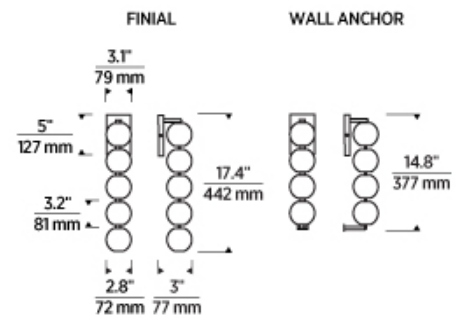

## SPECIFICATIONS

PRIMARY MATERIAL	Glass
SHADE MATERIAL	Glass
NET WEIGHT	5 lbs
HEIGHT	14.8in
WIDTH	3in
LENGTH	3.1in
MIN. EXTENSION FROM WALL	3in
UP LIGHT / DOWN LIGHT / BOTH?	
WET LISTED	
DAMP LISTED	
DRY LISTED	
UP / DOWN	
HORIZONTAL / VERTICAL	
WALL / CEILING MOUNT	
GENERAL LISTING	ETL Listed
ADA COMPLIANT	
INCLUDES	