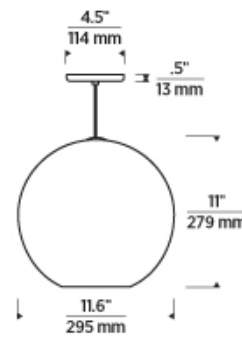

700 _____ PALP _____

JOB NAME _____

NOTES _____

PALESTRA MEDIUM PENDANT

VISUAL COMFORT & CO.

SPECIFICATIONS

PRIMARY MATERIAL	Glass
SHADE MATERIAL	Glass
NET WEIGHT	9 lbs
HEIGHT	11in
WIDTH	11.6in
LENGTH	11.6in
UP LIGHT / DOWN LIGHT / BOTH?	
WET LISTED	
DAMP LISTED	
DRY LISTED	
MIN. HANGING HEIGHT	17in
MAX HANGING HEIGHT	83in
TOTAL CORD LENGTH	72in
TOTAL STEM LENGTH	
STEM QTY	
SLOPED CEILING ADAPTABLE?	Yes 45° Max
GENERAL LISTING	ETL Listed
INCLUDES	