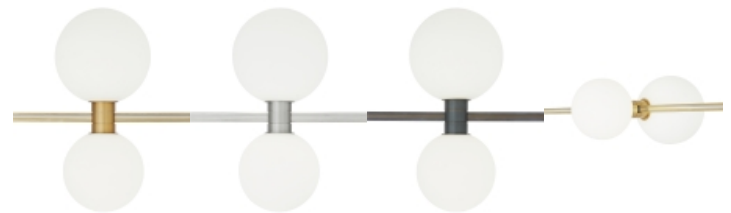

PRODUCT FEATURES

- From the brand formerly known as Tech Lighting
- Mounts to MonoRail for limitless possibilities
- Create a modern light sculpture or custom chandelier
- Fully dimmable integrated LED lamp

Aged Brass Vertical

Aged Brass Vertical Satin Nickel Vertical Bronze Vertical Aged Brass Horizontal

To view all available finish options, please visit techlighting.com

LAMPING

Includes 12 volt 7.8 watts 401 delivered lumens, 3000K, 90 CRI, LED module. Dimmable with low-voltage or magnetic dimmer (based on transformer). 12" standoff minimum for rail configuration.

ORDERING INFORMATION

700MOORBBS	SHAPE OR SIZE	FINISH	LAMP
	HORIZONTAL H VERTICAL V	R AGED BRASS Z ANTIQUE BRONZE S SATIN NICKEL	-LED930 INTEGRATED LED 90 CRI 3000K 12V

700MOORBBS _____

JOB NAME _____

NOTES _____