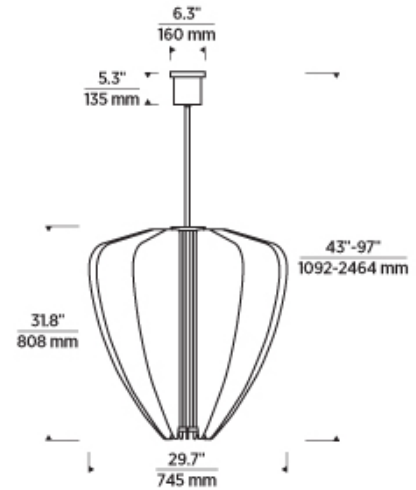

## LAMPING

Includes 61.8 watts, 4632 total delivered lumens, 3000K LED modules. Dimmable with most LED compatible ELV and Triac dimmers. Ships with (4) 12" and (2) 6" rigid stems in coordinating finish. Can be installed on a sloped ceiling up to 20°. 120V-277V.

## ORDERING INFORMATION

700NYR	SHAPE OR SIZE	FINISH	LAMP
	30" DIAMETER 30	B NIGHTSHADE BLACK BR PLATED BRASS	-LED930 INTEGRATED LED 90 CRI 3000K 120V-277V UNV

700NYR \_\_\_\_\_

JOB NAME \_\_\_\_\_

NOTES \_\_\_\_\_

## SPECIFICATIONS

PRIMARY MATERIAL	Aluminum
SHADE MATERIAL	Acrylic
NET WEIGHT	45 lbs
HEIGHT	31.8in
WIDTH	29.9in
LENGTH	29.9in
UP LIGHT / DOWN LIGHT / BOTH?	
WET LISTED	
DAMP LISTED	
DRY LISTED	
MIN. HANGING HEIGHT	43in
MAX HANGING HEIGHT	97in
TOTAL CORD LENGTH	
TOTAL STEM LENGTH	Up to 60in
STEM QTY	6
SLOPED CEILING ADAPTABLE?	Yes 20° Max
GENERAL LISTING	ETL Listed
INCLUDES	