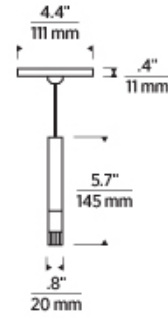

## LAMPING

Includes 4 watt, 68 total delivered lumens, 2700K LED module and six feet of field-cutttable cable. Dimmable with most LED compatible ELV or Triac dimmers. Ships with 6 feet of field-cutttable cable. Aged brass ships with bronze cable. Chrome and Satin nickel finish with Satin cable.

## SPECIFICATIONS

PRIMARY MATERIAL	Aluminum
SHADE MATERIAL	Aluminum
NET WEIGHT	0.25 lbs
HEIGHT	5.7in
WIDTH	0.8in
LENGTH	0.8in
UP LIGHT / DOWN LIGHT / BOTH?	
WET LISTED	
DAMP LISTED	
DRY LISTED	
MIN. HANGING HEIGHT	12in
MAX HANGING HEIGHT	72in
SLOPED CEILING ADAPTABLE?	Yes 45° Max
GENERAL LISTING	ETL Listed
INCLUDES	