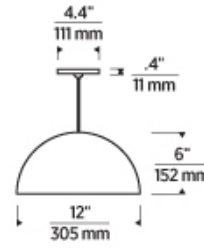

Note. Note. MP includes 4" Round Flush Canopy.

700 \_\_\_\_\_ PSP \_\_\_\_\_

JOB NAME \_\_\_\_\_

NOTES \_\_\_\_\_

## SPECIFICATIONS

PRIMARY MATERIAL	Metal
SHADE MATERIAL	Metal
NET WEIGHT	4 lbs
HEIGHT	6in
WIDTH	12in
LENGTH	12in
UP LIGHT / DOWN LIGHT / BOTH?	
WET LISTED	
DAMP LISTED	
DRY LISTED	
MIN. HANGING HEIGHT	12in
MAX HANGING HEIGHT	78in
SLOPED CEILING ADAPTABLE?	Yes 45° Max
GENERAL LISTING	ETL Listed
INCLUDES	