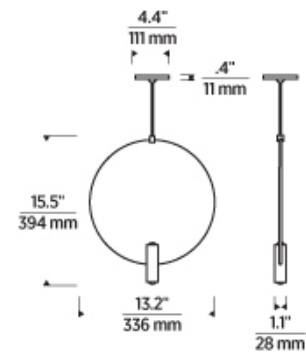

Note. Note. MP includes 4" Round Flush Canopy. Nightshade Black not available in MO.

700 _____ LAY _____

JOB NAME _____

NOTES _____

MINI LAYLA 13 PENDANT

VISUAL COMFORT & CO.

SPECIFICATIONS

PRIMARY MATERIAL	Aluminum
SHADE MATERIAL	Aluminum
NET WEIGHT	1.5 lbs
HEIGHT	15.5in
WIDTH	1.1in
LENGTH	13.2in
UP LIGHT / DOWN LIGHT / BOTH?	
WET LISTED	
DAMP LISTED	
DRY LISTED	
MIN. HANGING HEIGHT	21.4in
MAX HANGING HEIGHT	87.4in
SLOPED CEILING ADAPTABLE?	Yes 45° Max
GENERAL LISTING	ETL Listed
INCLUDES	