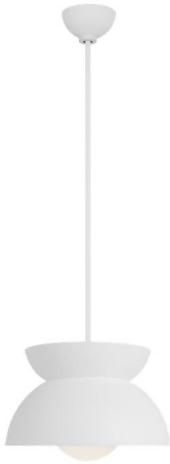

## LXP1001CPST: Medium Pendant

**Collection:** Beaunay

**UPC #:** 014817631272

**Finish:** Cast Plaster (CPST)

### Dimensions:

**Diameter:** 15.0"  
**Width:** 15.0"  
**Height:** 12.0"  
**Weight:** 8.4 lbs.

**Wire:** 180" (color;White)

**Mounting Proc.:** Screw Collar - Stem

**Connection:** Mounted To Box

### Features:

- This product may be mounted on a sloped ceiling
- Meets Title 24 energy efficiency standards
- Title 24 compliant if used with Joint Appendix (JA8) approved light bulbs listed in the California Energy Commission Appliance database.

### Shade / Glass / Diffuser Details:

Part	Material	Finish	Quantity	Item Number	Length	Width	Height	Diameter	Fitter Diameter	Shade Top Length	Shade Top Width	Shade Top Diameter
Shade	Glass	Milk	1				6.5	7.0				
Shade	Steel	Cast Plaster	1				10.12	15.0				