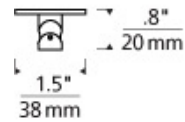

7400 Linder Avenue, Skokie, IL 60077
T 847.410.4400 | F 847.410.4500 | techlighting.com

SPECIFICATIONS

PRIMARY MATERIAL	
SHADE MATERIAL	
NET WEIGHT	0.05 lbs
HEIGHT	0.8in
WIDTH	1.5in
LENGTH	1.5in
WET LISTED	
DAMP LISTED	
DRY LISTED	
GENERAL LISTING	ETL Listed
INCLUDES	