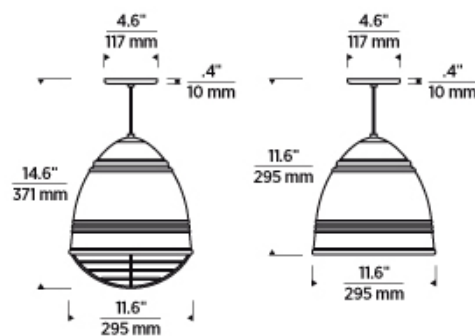

700 _____ LOF _____

JOB NAME _____

NOTES _____

LOFT PENDANT

VISUAL COMFORT & Co.

SPECIFICATIONS

PRIMARY MATERIAL	Metal
SHADE MATERIAL	Aluminum
NET WEIGHT	3 lbs
HEIGHT	14.6in
WIDTH	11.6in
LENGTH	11.6in
UP LIGHT / DOWN LIGHT / BOTH?	
WET LISTED	
DAMP LISTED	
DRY LISTED	
MIN. HANGING HEIGHT	21.1in
MAX HANGING HEIGHT	87.1in
TOTAL CORD LENGTH	72in
TOTAL STEM LENGTH	
STEM QTY	
SLOPED CEILING ADAPTABLE?	Yes 45° Max
GENERAL LISTING	ETL Listed
INCLUDES	

LAMPING SPECIFICATIONS

	LED LAMP	INTEGRATED LED	NON LED	NO LAMP
DELIVERED LUMENS	400			
WATTS	9.5			
MAX WATTAGE PER BULB	75W		75W	
		120V ELV, TRIAC	120V ELV, TRIAC	
CCT	2700K			
CRI	90 CRI			
LED LIFETIME				
L70	>25000			
AVERAGE BULB HOURS				
FIELD SERVICEABLE LED				
LAMP BASE	E26 Medium Base		E26 Medium Base	
LAMP SHAPE	A19		A19	
LAMP INCLUDED?	True		False	
WARRANTY**	1 Year		1 Year	