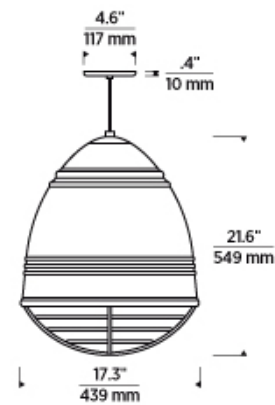

700 _____ LOFGP _____

JOB NAME _____

NOTES _____

LOFT GRANDE PENDANT

VISUAL COMFORT & CO.

SPECIFICATIONS

PRIMARY MATERIAL	Metal
SHADE MATERIAL	Aluminum
NET WEIGHT	6 lbs
HEIGHT	21.6in
WIDTH	17.3in
LENGTH	17.3in
UP LIGHT / DOWN LIGHT / BOTH?	
WET LISTED	
DAMP LISTED	
DRY LISTED	
MIN. HANGING HEIGHT	23.1in
MAX HANGING HEIGHT	89.1in
TOTAL CORD LENGTH	72in
TOTAL STEM LENGTH	
STEM QTY	
SLOPED CEILING ADAPTABLE?	Yes 45° Max
GENERAL LISTING	ETL Listed
INCLUDES	

LAMPING SPECIFICATIONS

	LED LAMP	INTEGRATED LED	NON LED	NO LAMP
DELIVERED LUMENS	1200			
WATTS	9.5			
MAX WATTAGE PER BULB	75W		75W	
	120V ELV, TRIAC		120V ELV, TRIAC	
CCT	2700K			
CRI	90 CRI			
LED LIFETIME				
L70	>25000			
AVERAGE BULB HOURS				
FIELD SERVICEABLE LED				
LAMP BASE	E26 Medium Base		E26 Medium Base	
LAMP SHAPE	A19		A19	
LAMP INCLUDED?	True		False	
WARRANTY**	1 Year		1 Year	