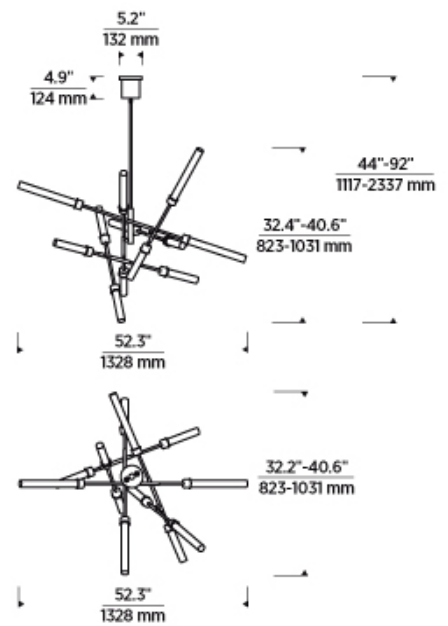

Polished Nickel

LAMPING

Includes 53.6 watts, 4251 delivered lumens, 3000K LED modules. Dimmable with most LED compatible ELV and TRIAC dimmers. Includes (4) 12" and (2) 6" rigid stems in coordinating finish. Can be installed on a sloped ceiling up to 45°. The arms can rotate to expand fixture width. 32" – 46.5"

This product can mount to either a 4" square electrical box with round plaster ring or an octagon electrical box.

700LNG _____
JOB NAME _____
NOTES _____

LINGER 12-LIGHT ABSTRACT CHANDELIER

VISUAL COMFORT & Co.

SPECIFICATIONS

PRIMARY MATERIAL	Aluminum
SHADE MATERIAL	Glass
NET WEIGHT	22 lbs
HEIGHT	40.6in
WIDTH	40.6in
LENGTH	52.3in
UP LIGHT / DOWN LIGHT / BOTH?	
WET LISTED	
DAMP LISTED	
DRY LISTED	
MIN. HANGING HEIGHT	44in
MAX HANGING HEIGHT	92in
TOTAL CORD LENGTH	
TOTAL STEM LENGTH	Up to 60in
STEM QTY	6
SLOPED CEILING ADAPTABLE?	Yes 45° Max
GENERAL LISTING	ETL Listed
INCLUDES	