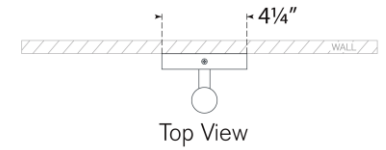

TEAR SHEET

Rousseau Medium Bath Sconce

Item # KW 2281PN-EC

Designer: Kelly Wearstler

Height: 20"

Width: 4.25"

Extension: 3"

Backplate: 4.25" x 9" Oval

Finishes: AB, BZ, PN

Glass Options: CG, EC, ECG, SG

Lightsource: Dedicated LED

Wattage: 6w (700lm)

Weight: 5 Pounds

Top View

Side View

Front View