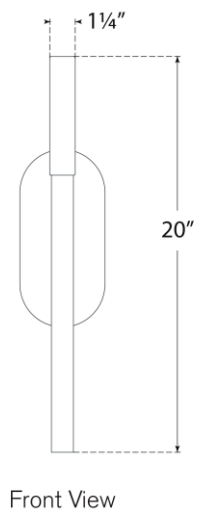

TEAR SHEET

Rousseau Medium Bath Sconce

Item # KW 2281PN-EC

Designer: Kelly Wearstler

Height: 20"

Width: 4.25"

Extension: 3"

Backplate: 4.25" x 9" Oval

Finishes: AB, BZ, PN

Glass Options: CG, EC, ECG, SG

Lightsource: Dedicated LED

Wattage: 6w (700lm)

Weight: 5 Pounds

Top View

Side View

Front View