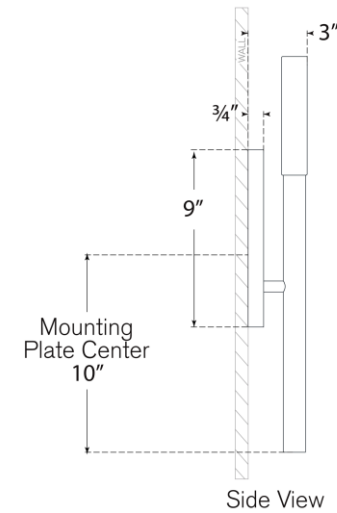

TEAR SHEET

Rousseau Medium Bath Sconce

Item # KW 2281PN-EC

Designer: Kelly Wearstler

Height: 20"

Width: 4.25"

Extension: 3"

Backplate: 4.25" x 9" Oval

Finishes: AB, BZ, PN

Glass Options: CG, EC, ECG, SG

Lightsource: Dedicated LED

Wattage: 6w (700lm)

Weight: 5 Pounds

Top View

Side View

Front View