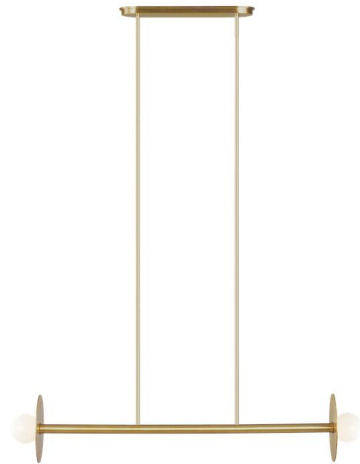

## KC1012BBS: Medium Linear Chandelier

### Dimensions:

**Length:** 41.12" **Wire:** 180" (color:Clear Silver)  
**Width:** 8.0" **Mounting Proc.:** Screw(s)  
**Height:** 8.0" **Connection:** Mounted To Box  
**Weight:** 7.7 lbs.

### Features:

- This fixture features mouth-blown glass and slight variations are an inherent part of the handcrafting process.

### Collection: Nodes

Fixtures can be installed with or without the decorative 8 inch diameter steel plates included.

Steel frame adds strength and durability, showcasing the delicate blown glass opal diffuser.