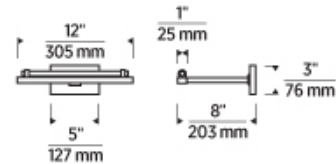

SLPCT14 _____

JOB NAME _____

NOTES _____

KAL 12 PICTURE LIGHT

VISUAL COMFORT & Co.

SPECIFICATIONS

PRIMARY MATERIAL	Aluminum or Brass
SHADE MATERIAL	Acrylic
NET WEIGHT	2.5 lbs
HEIGHT	3in
WIDTH	8.2in
LENGTH	12in
MIN. EXTENSION FROM WALL	8.2in
UP LIGHT / DOWN LIGHT / BOTH?	
WET LISTED	
DAMP LISTED	
DRY LISTED	
UP / DOWN	
HORIZONTAL / VERTICAL	
WALL / CEILING MOUNT	
GENERAL LISTING	ETL Listed
ADA COMPLIANT	
INCLUDES	