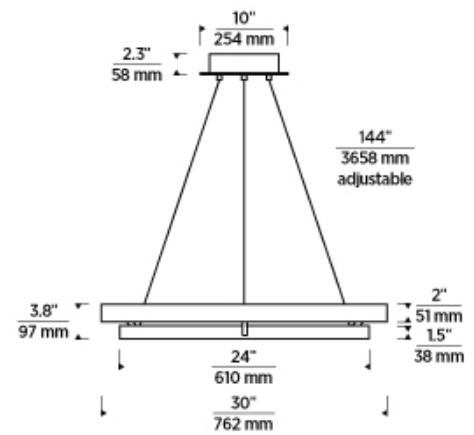

700GRC _____

JOB NAME _____

NOTES _____

GRACE 30 CHANDELIER

VISUAL COMFORT & Co.

SPECIFICATIONS

PRIMARY MATERIAL	Aluminum or Brass
SHADE MATERIAL	Wood
NET WEIGHT	17 lbs
HEIGHT	3.8in
WIDTH	30in
LENGTH	30in
UP LIGHT / DOWN LIGHT / BOTH?	
WET LISTED	
DAMP LISTED	
DRY LISTED	
MIN. HANGING HEIGHT	11.8in
MAX HANGING HEIGHT	149.8in
TOTAL CORD LENGTH	144in
TOTAL STEM LENGTH	
STEM QTY	
SLOPED CEILING ADAPTABLE?	Yes 45° Max
GENERAL LISTING	ETL Listed
INCLUDES	