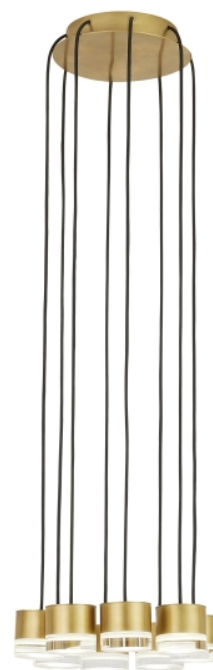

# GABLE 8 LIGHT CHANDELIER

VISUAL COMFORT & CO.

## PRODUCT FEATURES

- From the brand formerly known as Tech Lighting
- Canopy ships with 12 feet of cable per pendant which can be easily cut in the field
- Each port in the canopy comes with a plug to cover an unused ports
- Pendant feature a quick-connect simplifying installation
- Optional spacers and pendant accessories facilitate unique geometries while adding depth and dimension to this stunning collection.
- This item is made of natural brass. It is a living finish that will patina and warm with age which adds richness. If it gets an uneven patina or spots, a brass cleaner can restore the finish