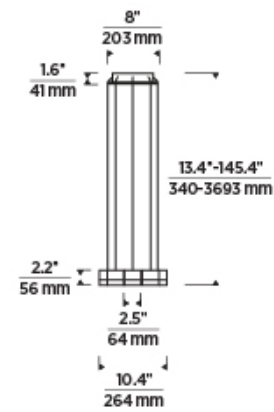

## SPECIFICATIONS

PRIMARY MATERIAL	Aluminum or Brass
SHADE MATERIAL	Crystal
NET WEIGHT	10.5 lbs
HEIGHT	2.2in
WIDTH	10.4in
LENGTH	10.4in
UP LIGHT / DOWN LIGHT / BOTH?	
WET LISTED	
DAMP LISTED	
DRY LISTED	
MIN. HANGING HEIGHT	13.4in
MAX HANGING HEIGHT	133.4in
TOTAL CORD LENGTH	132in
TOTAL STEM LENGTH	
STEM QTY	
SLOPED CEILING ADAPTABLE?	N/A
GENERAL LISTING	ETL Listed
INCLUDES	