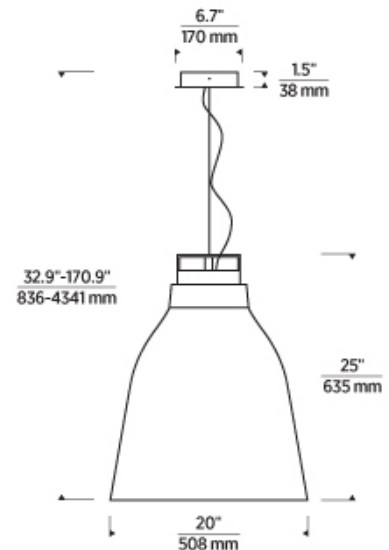

## SPECIFICATIONS

PRIMARY MATERIAL	Brass
SHADE MATERIAL	Aluminum
NET WEIGHT	18 lbs
HEIGHT	25in
WIDTH	20in
LENGTH	20in
UP LIGHT / DOWN LIGHT / BOTH?	
WET LISTED	
DAMP LISTED	
DRY LISTED	
MIN. HANGING HEIGHT	32.9in
MAX HANGING HEIGHT	170.9in
TOTAL CORD LENGTH	144in
TOTAL STEM LENGTH	
STEM QTY	
SLOPED CEILING ADAPTABLE?	Yes 45° Max
GENERAL LISTING	ETL Listed
INCLUDES	