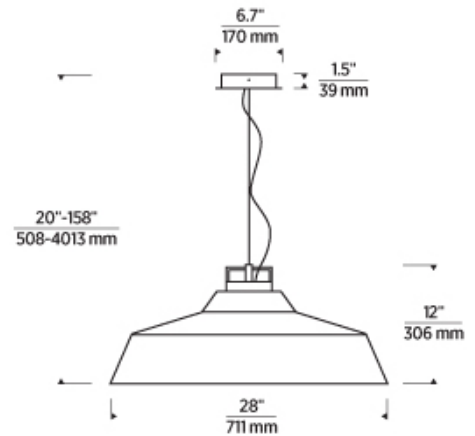

## SPECIFICATIONS

PRIMARY MATERIAL	Brass
SHADE MATERIAL	Aluminum
NET WEIGHT	16 lbs
HEIGHT	12in
WIDTH	28in
LENGTH	28in
UP LIGHT / DOWN LIGHT / BOTH?	
WET LISTED	
DAMP LISTED	
DRY LISTED	
MIN. HANGING HEIGHT	20in
MAX HANGING HEIGHT	158in
TOTAL CORD LENGTH	144in
TOTAL STEM LENGTH	
STEM QTY	
SLOPED CEILING ADAPTABLE?	Yes 45° Max
GENERAL LISTING	ETL Listed
INCLUDES	