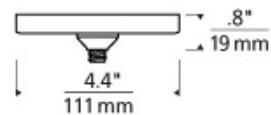

700FJFCP

JOB NAME

NOTES

FREEJACK PORT WITH CANOPY

VISUAL COMFORT & Co.

SPECIFICATIONS

PRIMARY MATERIAL	
SHADE MATERIAL	
NET WEIGHT	0.5 lbs
HEIGHT	0.8in
WIDTH	4.4in
LENGTH	4.4in
WET LISTED	
DAMP LISTED	
DRY LISTED	
GENERAL LISTING	ETL Listed
INCLUDES	