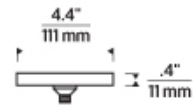

## SPECIFICATIONS

PRIMARY MATERIAL	
SHADE MATERIAL	
NET WEIGHT	2 lbs
HEIGHT	0.4in
WIDTH	4.4in
LENGTH	4.4in
WET LISTED	
DAMP LISTED	
DRY LISTED	
GENERAL LISTING	ETL Listed
INCLUDES	