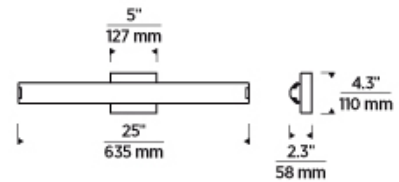

700BCFINN _____

JOB NAME _____

NOTES _____

SPECIFICATIONS

PRIMARY MATERIAL	Aluminum
SHADE MATERIAL	Acrylic
NET WEIGHT	1.5 lbs
HEIGHT	4.3in
WIDTH	2.3in
LENGTH	25in
WET LISTED	
DAMP LISTED	
DRY LISTED	
GENERAL LISTING	ETL Listed
INCLUDES	