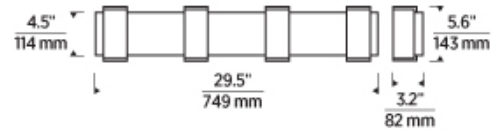

7400 Linder Avenue, Skokie, IL 60077
T 847.410.4400 | F 847.410.4500 | techlighting.com

ESFERA X-LARGE SCONCE

VISUAL COMFORT & Co.

SPECIFICATIONS

PRIMARY MATERIAL	Aluminum or Brass
SHADE MATERIAL	Crystal
NET WEIGHT	14.5 lbs
HEIGHT	29.5in
WIDTH	3.2in
LENGTH	4.5in
MIN. EXTENSION FROM WALL	3.2in
UP LIGHT / DOWN LIGHT / BOTH?	
WET LISTED	
DAMP LISTED	
DRY LISTED	
UP / DOWN	
HORIZONTAL / VERTICAL	
WALL / CEILING MOUNT	
GENERAL LISTING	ETL Listed
ADA COMPLIANT	
INCLUDES	