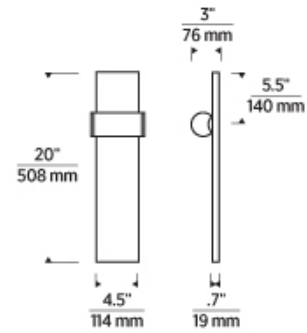

KWWS100 _____

JOB NAME _____

NOTES _____

ESFERA MEDIUM SCONCE

VISUAL COMFORT & Co.

SPECIFICATIONS

PRIMARY MATERIAL	Steel Or Brass
SHADE MATERIAL	Crystal
NET WEIGHT	6 lbs
HEIGHT	20in
WIDTH	3in
LENGTH	4.5in
MIN. EXTENSION FROM WALL	3in
UP LIGHT / DOWN LIGHT / BOTH?	
WET LISTED	
DAMP LISTED	
DRY LISTED	
UP / DOWN	
HORIZONTAL / VERTICAL	
WALL / CEILING MOUNT	
GENERAL LISTING	ETL Listed
ADA COMPLIANT	
INCLUDES	

LAMPING SPECIFICATIONS

	LED LAMP	INTEGRATED LED	NON LED	NO LAMP
DELIVERED LUMENS		189		
WATTS		7.6		
MAX WATTAGE PER BULB		7.6W		
		120V ELV, TRIAC		
		277V 0-10V		
CCT		2700K		
CRI		90 CRI		
LED LIFETIME				
L70		>50000		
AVERAGE BULB HOURS				
FIELD SERVICEABLE LED				
LAMP BASE		Integrated LED		
LAMP SHAPE		Integrated LED		
LAMP INCLUDED?		True		
WARRANTY**		5 Years		