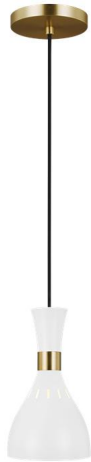

VISUAL COMFORT & Co.

EP1141MWT: Mini-Pendant

Dimensions:

Diameter: 6.25" **Wire:** 180" (color;Black Fabric Cord)
Width: 6.25" **Mounting Proc.:** Set Screw(s)
Height: 11.25" **Connection:** Mounted To Box
Weight: 2.2 lbs.

Bulbs:

1 - Medium A19 75.0w Max. 120v Not included

Material List:

1 Body - Steel - Matte White

Safety Listing:

Safety Listed for Damp Locations

Instruction Sheets:

Trilingual (English, Spanish, and French) (ep1141)

Collection: Joan

Hand-spun metal shades

NEW Hang Straight Canopy

Supplied with 15 feet of wire

A great choice for your do-it-yourself project

Decorative Matte White finish to accent and brighten your room

UPC #:014817597646

Finish: Matte White (MWT)

Shade / Glass / Diffuser Details:

Part	Material	Finish	Quantity	Item Number	Length	Width	Height	Diameter	Fitter Diameter	Shade Top Length	Shade Top Width	Shade Top Diameter
Shade	Steel	Matte White	1				6.38	6.25				