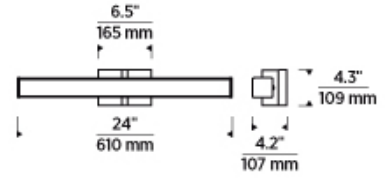

## ORDERING INFORMATION

700BCELI	LENGTH (A)	FINISH	LAMP
	24 24"	C CHROME	-LED930 LED 90 CRI 3000K 120V
		B NIGHTSHADE BLACK	-LED930-277 LED 90 CRI 3000K 277V
		S SATIN NICKEL	

700BCELI \_\_\_\_\_

JOB NAME \_\_\_\_\_

## SPECIFICATIONS

PRIMARY MATERIAL	Aluminum
SHADE MATERIAL	Acrylic
NET WEIGHT	3.5 lbs
HEIGHT	4.3in
WIDTH	4.2in
LENGTH	24in
WET LISTED	
DAMP LISTED	
DRY LISTED	
GENERAL LISTING	ETL Listed
INCLUDES	