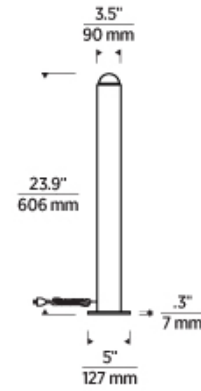

## SPECIFICATIONS

PRIMARY MATERIAL	Brass
SHADE MATERIAL	Crystal
NET WEIGHT	10 lbs
HEIGHT	23.9in
WIDTH	5in
LENGTH	5in
WET LISTED	
DAMP LISTED	
DRY LISTED	
GENERAL LISTING	ETL Listed
INCLUDES	