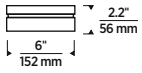

CIRQUE SMALL shown in bronze

CIRQUE SMALL shown in charcoal

*Visit techlighting.com for specific warranty limitations and details.

ORDERING INFORMATION

| PRODUCT | SHAPE | CRI/CCT | FINISH | VOLTAGE |
|---------|--------------|-------------------|------------|----------|
| 7000WCQ | S SMALL - 6" | 930 90 CRI, 3000K | Z BRONZE | 120 120V |
| | | | H CHARCOAL | 277 277V |

CIRQUE SMALL WALL/CEILING

Cirque Small

PHOTOMETRICS*

*For latest photometrics, please visit www.techlighting.com/OUTDOOR

CIRQUE SMALL

Total Lumen Output: 472.2
Total Power: 12
Luminaire Efficacy: 39.35
Color Temp: 2700K
CRI: 90+
BUG Rating: B1-U3-G1