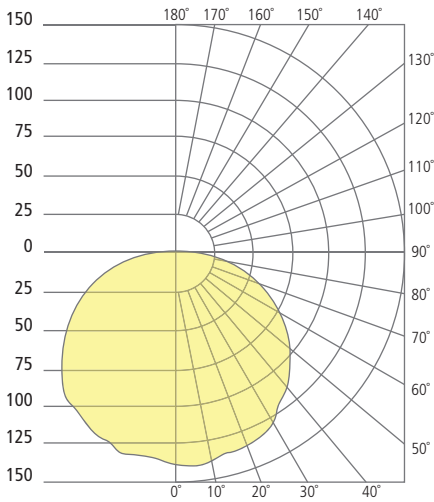

CIRQUE SMALL shown in bronze

CIRQUE SMALL shown in charcoal

*Visit techlighting.com for specific warranty limitations and details.

ORDERING INFORMATION

| PRODUCT | SHAPE | CRI/CCT | FINISH | VOLTAGE |
|---------|--------------|-------------------|------------|----------|
| 7000WCQ | S SMALL - 6" | 930 90 CRI, 3000K | Z BRONZE | 120 120V |
| | | | H CHARCOAL | 277 277V |

CIRQUE SMALL WALL/CEILING

Cirque Small

PHOTOMETRICS*

*For latest photometrics, please visit www.techlighting.com/OUTDOOR

CIRQUE SMALL

Total Lumen Output: 472.2
Total Power: 12
Luminaire Efficacy: 39.35
Color Temp: 2700K
CRI: 90+
BUG Rating: B1-U3-G1