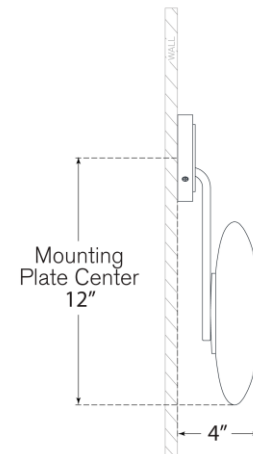

## Marisol Medium Single Sconce

Item # CD 2016PN-WG

Designer: Champalimaud

Height: 14.25"

Width: 9"

Extension: 4"

Backplate: 4.25" Round

Finishes: GM, PN, SB

Glass Options: WG

Lightsource: Dedicated LED

Wattage: 6w (500lm)

Weight: 4 Pounds

Top View

Side View

Front View