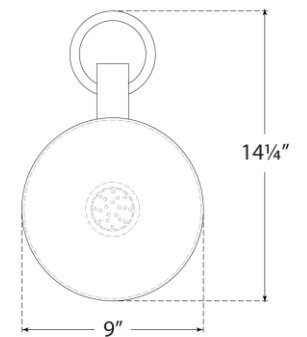

## Marisol Medium Single Sconce

Item # CD 2016PN-WG

Designer: Champalimaud

Height: 14.25"

Width: 9"

Extension: 4"

Backplate: 4.25" Round

Finishes: GM, PN, SB

Glass Options: WG

Lightsource: Dedicated LED

Wattage: 6w (500lm)

Weight: 4 Pounds

Top View

Side View

Front View