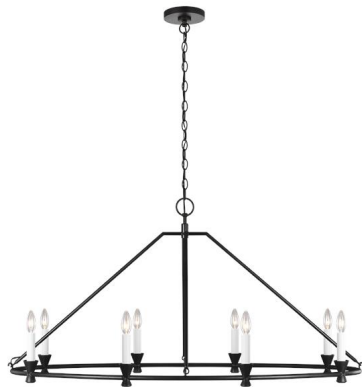

VISUAL COMFORT & Co.

CC1208AI: Oval Chandelier

Dimensions:

Length: 48.62"
Width: 24.62"
Height: 25.0"
Weight: 5.6 lbs.

Wire: 180" (color;Black)
Chain: 60'
Mounting Proc.: Screw Collar - Chain
Connection: Mounted To Box

Bulbs:

8 - Candelabra Torpedo 60.0w Max. 120v Not included

Material List:

1 Body - Steel - Aged Iron
 1 Chain - Steel - Aged Iron

Safety Listing:

Safety Listed for Damp Locations
 Safety Listed for Damp Locations

Instruction Sheets:

Trilingual (English, Spanish, and French) (CC1179)

Collection: Keystone

The frame is a re-interpretation of a one of Diego Giacometti's hanging sculptures

The frame is a re-interpretation of a one of Diego Giacometti's hanging sculptures

Available in one finish option: Aged Iron

Assortment includes an eighteen-light chandelier, nine-light chandelier, eight-light oval chandelier, six-light small chandelier, small and large one-light pendants and a one-light wall sconce.