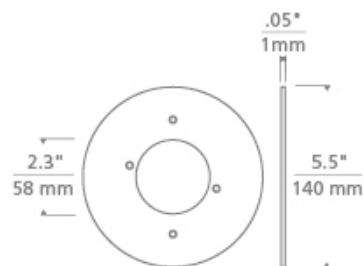

CANOPY GOOF RING

VISUAL COMFORT & Co.

PRODUCT FEATURES

LAMPING

Works with all low-voltage and line-voltage Tech Lighting canopies that are less than 5.5" in diameter.

Canopy Goof Ring

ORDERING INFORMATION

700CNPGR FINISH

7400 Linder Avenue, Skokie, IL 60077
T 847.410.4400 | F 847.410.4500 | techlighting.com

SPECIFICATIONS

PRIMARY MATERIAL	
SHADE MATERIAL	
NET WEIGHT	
HEIGHT	0.5in
WIDTH	4in
LENGTH	4in
WET LISTED	
DAMP LISTED	
DRY LISTED	
GENERAL LISTING	ETL Listed
INCLUDES	