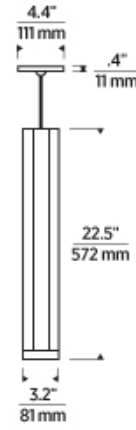

Aged Brass
Large

LAMPING

Rated for (1) 50 watt max bi-pin lamp/Dimmable with low-voltage electronic magnetic dimmer. (based on the transformer)(Lamp Not Included). LED includes 12 volt 8 watt, 485 delivered lumens, 3000K, replaceable LED MR16 Ships with six feet of field-cuttable cable. Dimmable with low-voltage electronic or magnetic dimmer (based on the transformer).

Note. Note. MP includes 4" Round Flush Canopy.

Note. Aged Brass finish includes bronze cable and aged brass MP canopy.

700 _____ BLK _____

JOB NAME _____

NOTES _____

BLOK LARGE PENDANT

VISUAL COMFORT & Co.

SPECIFICATIONS

PRIMARY MATERIAL	Metal
SHADE MATERIAL	Steel
NET WEIGHT	2 lbs
HEIGHT	22.5in
WIDTH	3.2in
LENGTH	3.2in
UP LIGHT / DOWN LIGHT / BOTH?	
WET LISTED	
DAMP LISTED	
DRY LISTED	
MIN. HANGING HEIGHT	29in
MAX HANGING HEIGHT	95in
SLOPED CEILING ADAPTABLE?	Yes 45° Max
GENERAL LISTING	ETL Listed
INCLUDES	