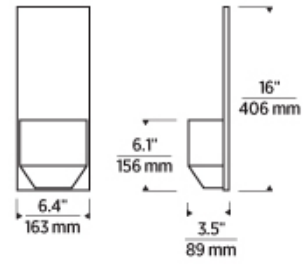

CDWS181 _____

JOB NAME _____

NOTES _____

BLING MEDIUM SCONCE

VISUAL COMFORT & Co.

SPECIFICATIONS

| | |
|-------------------------------|------------|
| PRIMARY MATERIAL | Aluminum |
| SHADE MATERIAL | Aluminum |
| NET WEIGHT | 5.5 lbs |
| HEIGHT | 16in |
| WIDTH | 3.5in |
| LENGTH | 6.4in |
| MIN. EXTENSION FROM WALL | 3.5in |
| UP LIGHT / DOWN LIGHT / BOTH? | |
| WET LISTED | |
| DAMP LISTED | |
| DRY LISTED | |
| UP / DOWN | |
| HORIZONTAL / VERTICAL | |
| WALL / CEILING MOUNT | |
| GENERAL LISTING | ETL Listed |
| ADA COMPLIANT | |
| INCLUDES | |