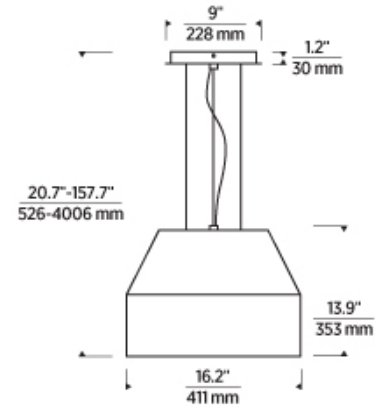

LAMPING

Includes 27.6 watts, 943 delivered lumens, 2700K LED module. Dimmable with most LED compatible ELV and TRIAC dimmers. Ships with 14 feet of field-cuttable black cloth cord. 120V-277V.

Dark Bronze

7400 Linder Avenue, Skokie, IL 60077
T 847.410.4400 | F 847.410.4500 | techlighting.com

BLING LARGE PENDANT

VISUAL COMFORT & Co.

SPECIFICATIONS

PRIMARY MATERIAL	Aluminum
SHADE MATERIAL	Aluminum
NET WEIGHT	29 lbs
HEIGHT	13.9in
WIDTH	16.2in
LENGTH	16.2in
UP LIGHT / DOWN LIGHT / BOTH?	
WET LISTED	
DAMP LISTED	
DRY LISTED	
MIN. HANGING HEIGHT	15.5in
MAX HANGING HEIGHT	159.5in
TOTAL CORD LENGTH	144in
TOTAL STEM LENGTH	
STEM QTY	
SLOPED CEILING ADAPTABLE?	Yes 45° Max
GENERAL LISTING	ETL Listed
INCLUDES	