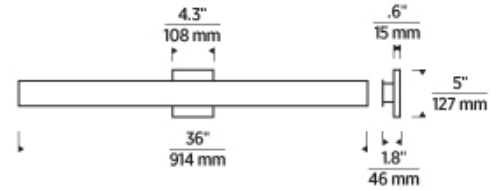

## SPECIFICATIONS

PRIMARY MATERIAL	Aluminum or Brass
SHADE MATERIAL	Acrylic
NET WEIGHT	5 lbs
HEIGHT	5in
WIDTH	1.8in
LENGTH	36in
WET LISTED	
DAMP LISTED	
DRY LISTED	
GENERAL LISTING	ETL Listed
INCLUDES	